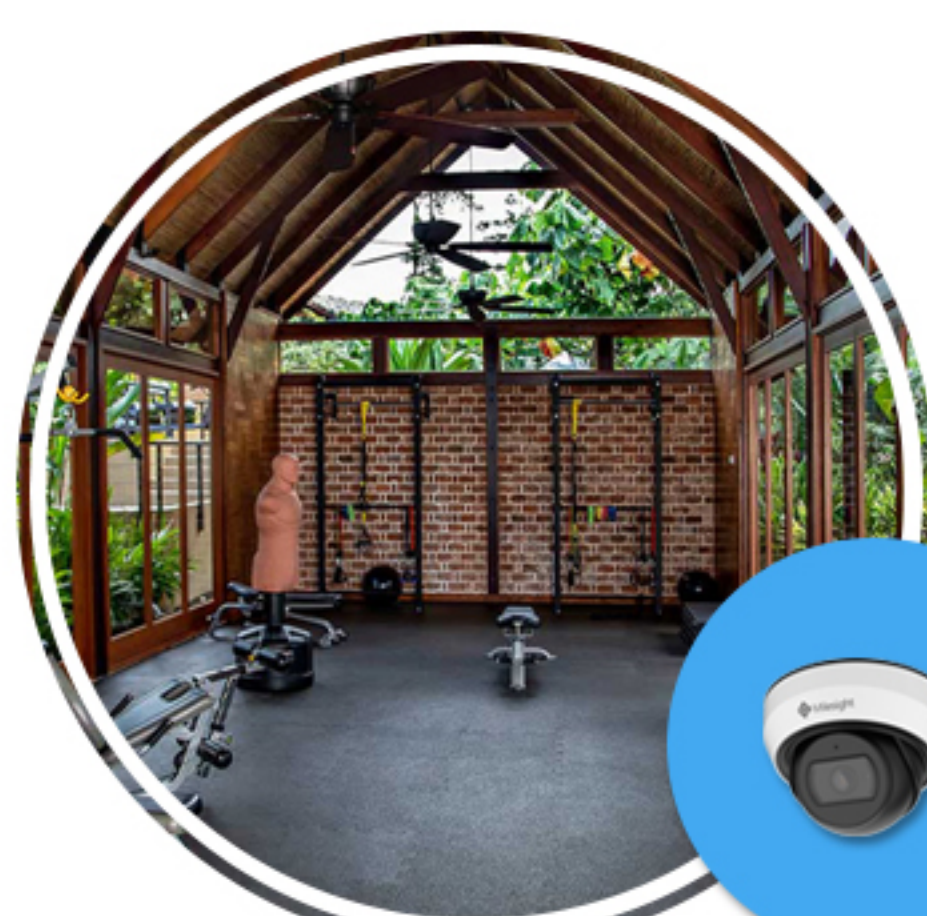

Brilliant Performance in the Rainforest

Foggy day and low light condition are common in the rainforest. Milesight's cameras are highly praised as they produce high image quality regardless of the weather. The strong Defog function, up to 0.001 Lux Starlight and wide coverage Smart IR II support the camera to capture the sharpest image at any time. Apart from the image quality, the quality of the camera is outstanding as well. The application of high-class protecting shield keeps the camera safe from being flushed by the tropical rain.

Various Camera Choices for a Resort Hotel

Winding paths stretching to the jungle, spa and gym providing full service, restaurant and bar serving delicious specialties...various situations require different types of cameras. Milesight provides both bullet and dome shapes cameras with regular and mini sizes, and PTZ function or panoramic view for some types. Meanwhile, a series of mounting accessories are optional, making the products fit into the environment perfectly.