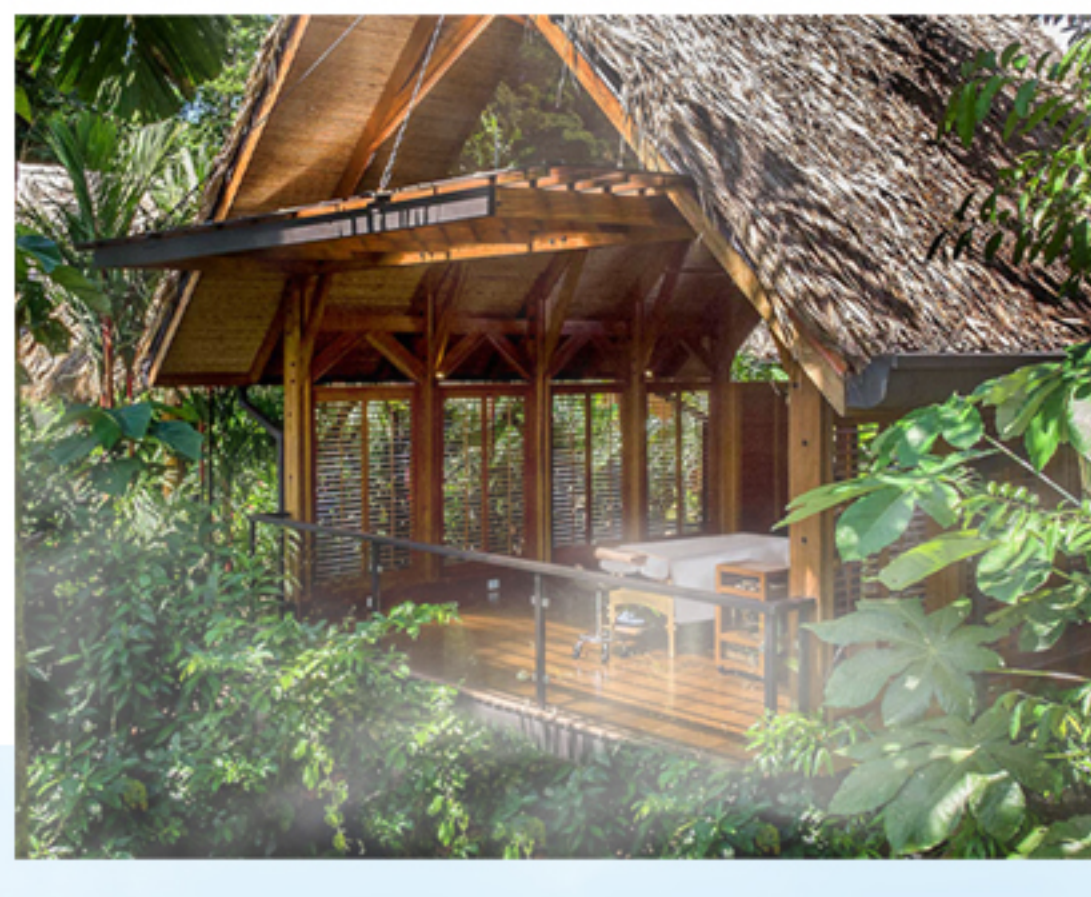

Take a Deep Breath in the Rain Forest:

Milesight Surveillance System Safeguards Your Vacation in Amor Arenal Hotel

Organization:
Amor Arenal Hotel
Location:
San Carlos, Costa Rica
Industry Segment:
Hotel
Milesight Partner:
ESS Electronic Security
Solutions

Related Products:

- 5MP IR Mini Dome Network Camera
- 5MP Weather-proof Mini Dome Network Camera
- 2MP Vandal-proof Mini Bullet Network Camera
- 5MP 180° Panoramic Mini Bullet Network Camera
- 2MP/5MP Motorized Pro Bullet Network Camera
- 2MP Mini PTZ Bullet Network Camera
- 2MP Speed Dome Network Camera
- 4K H.265 Pro NVR 8000 Series
- Milesight PoE Switch

Overview

A surveillance system deploying 86 pcs of Milesight products is built up in Amor Arenal Hotel--a 5-star tropical rainforest style resort hotel, guarding 24/7 without missing a corner, in order to provide every tourist with a safe and sound vacation.

Background

Have you ever thought about spending your leisure time in a remote rainforest, with fresh air and a magnificent view of volcano? Located at the foothills of the Arenal Volcano, Costa Rica, being surrounded by a dense rainforest, Amor Arenal Hotel is absolutely the ideal resort hotel for you. The comprehensive facilities and a well-operating surveillance system free you from worries.

Challenge

Being covered in the vast jungle, Amor Arenal Hotel requires a professional and cost-effective surveillance system. The biggest challenge here is the tropical rainforest weather, which requires robust cameras that perform well in the wet air and frequent rainfall.

Solution