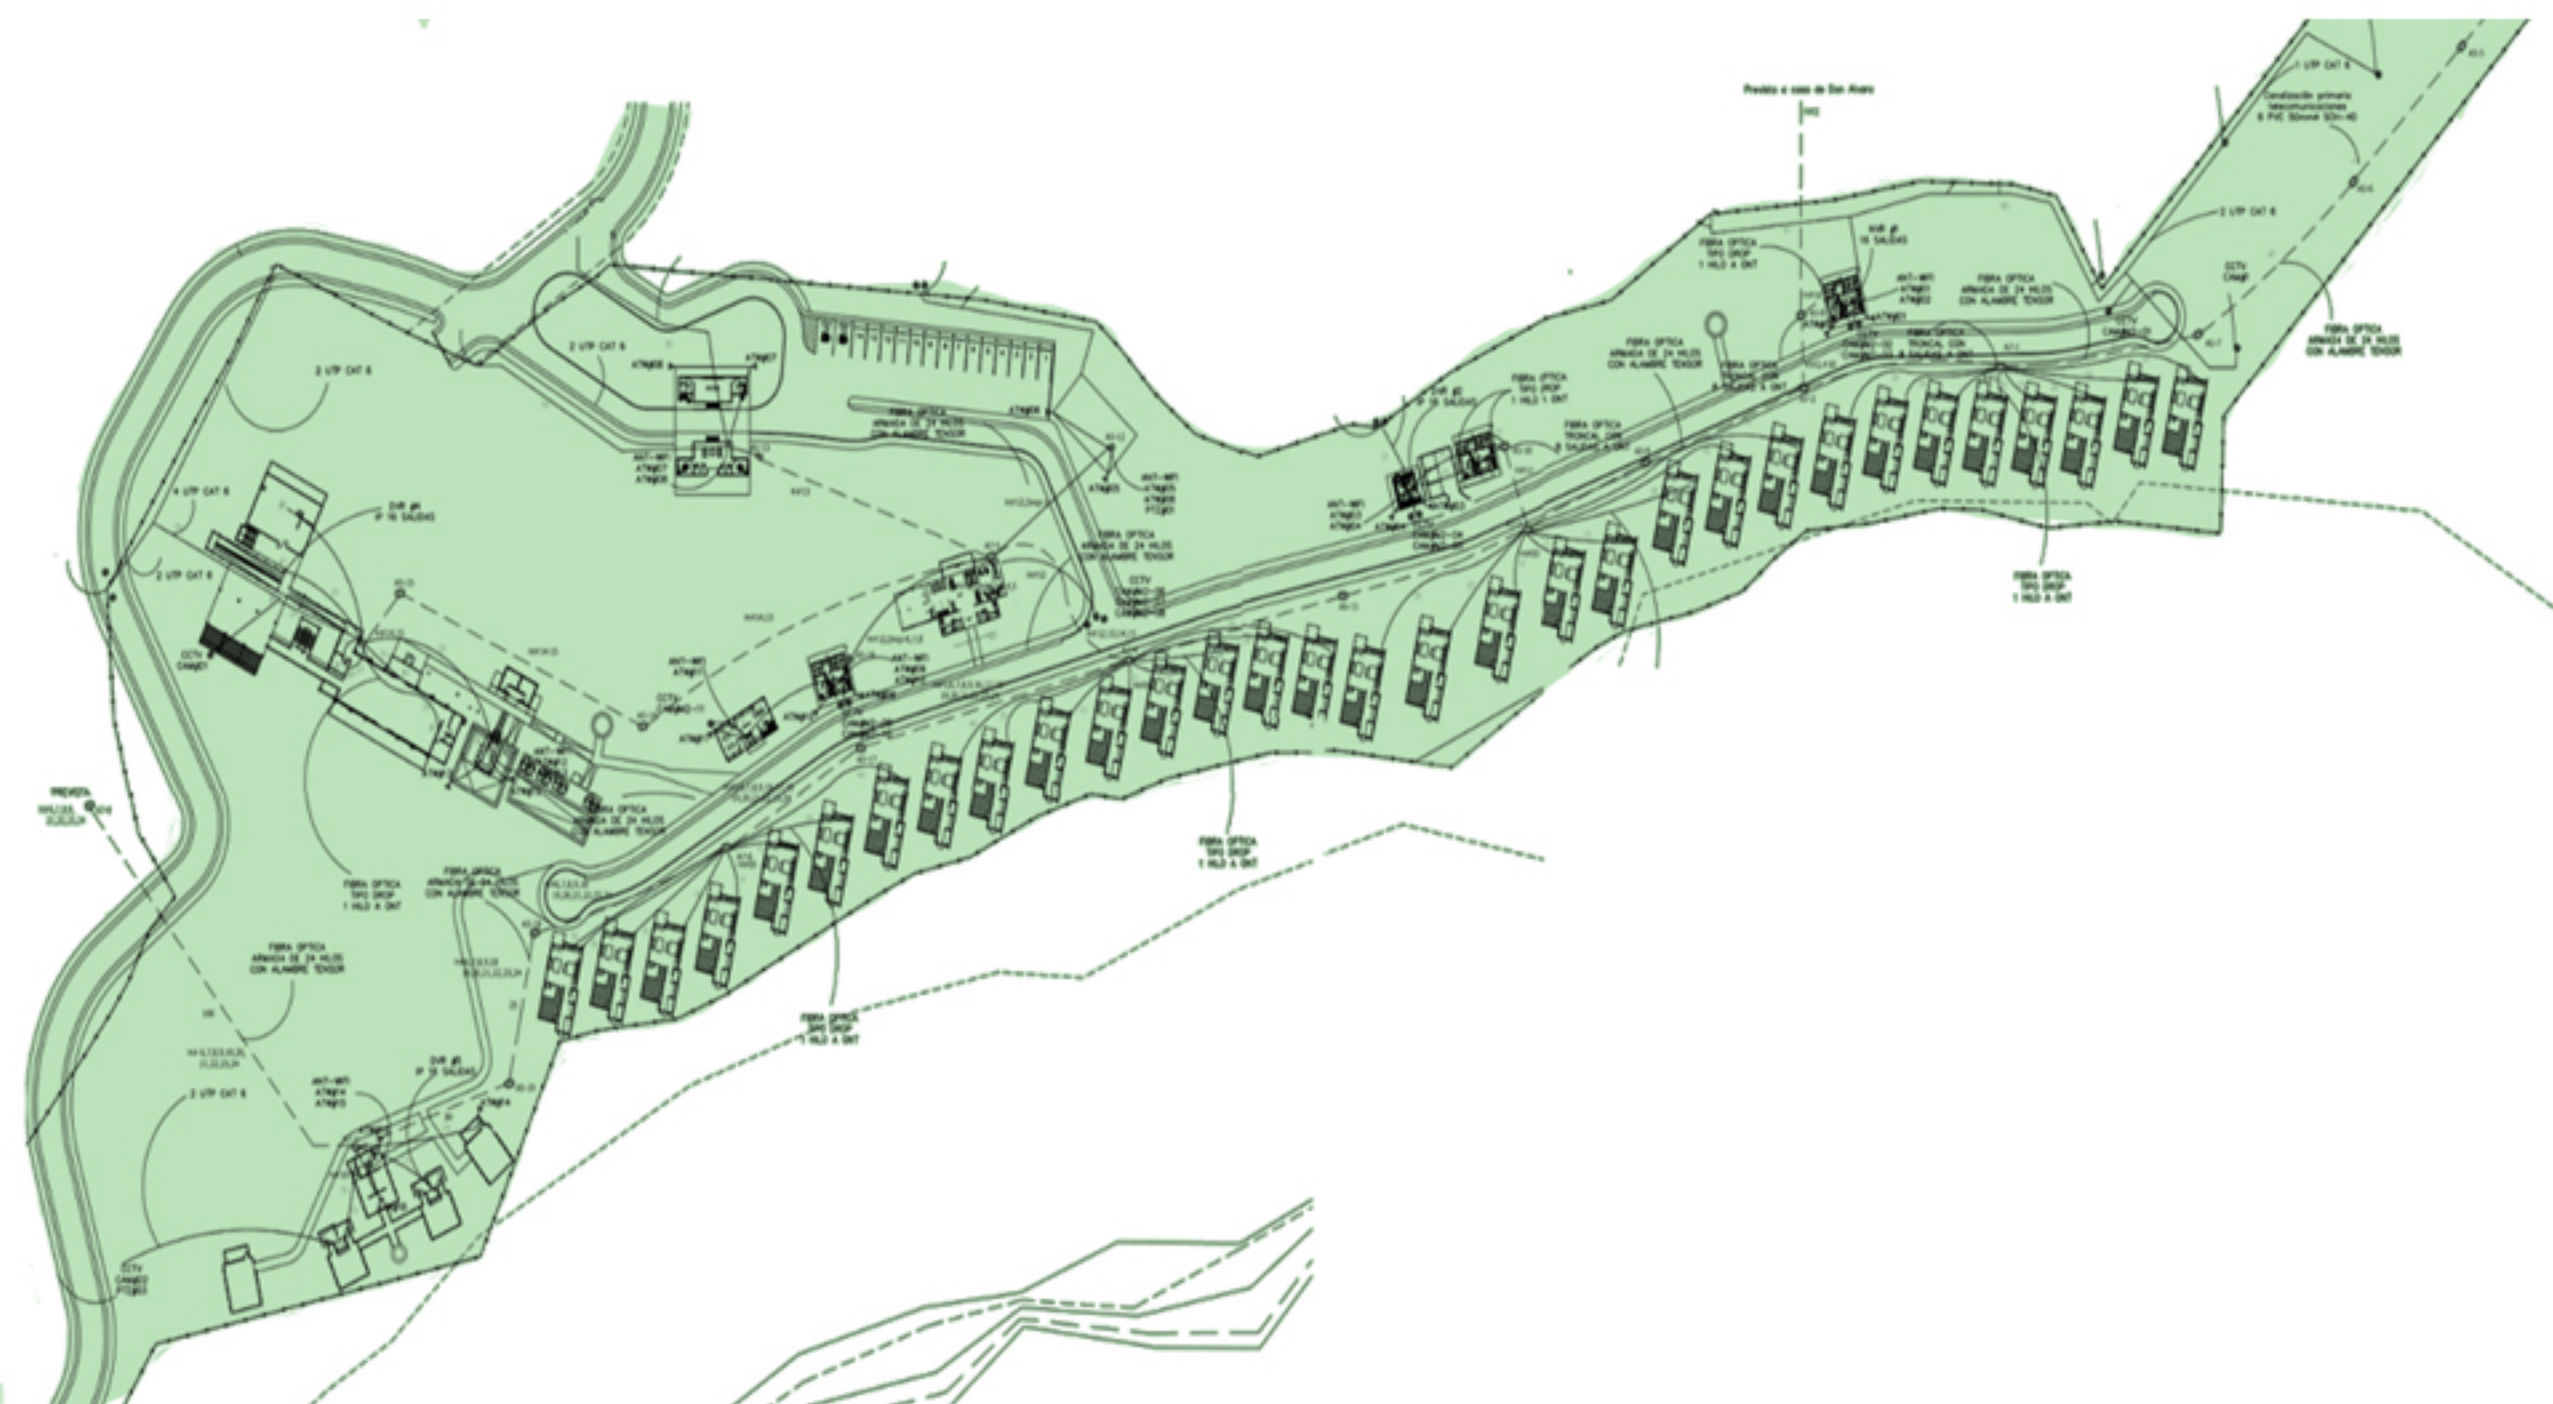

Challenge

Being covered in the vast jungle, Amor Arenal Hotel requires a professional and cost-effective surveillance system. The biggest challenge here is the tropical rainforest weather, which requires robust cameras that perform well in the wet air and frequent rainfall.

Solution

After evaluating several products, Milesight's products are chosen because of good quality and exquisite appearance. The whole surveillance system is built-up with Milesight NVRs and 86 pcs of Milesight's cameras. A monitoring room with 4 LED screens manages all the network cameras and watches the whole property, including entrances, services areas and administration offices all the time.

Brilliant Performance in the Rainforest

Foggy day and low light condition are common in the rainforest. Milesight's cameras are highly praised as they produce high image quality regardless of the weather. The strong Defog function, up to 0.001 Lux Starlight and wide coverage Smart IR II support the camera to capture the sharpest image at any time. Apart from the image quality, the quality of the camera is outstanding as well. The application of high-class protecting shield keeps the camera safe from being flushed by the tropical rain.