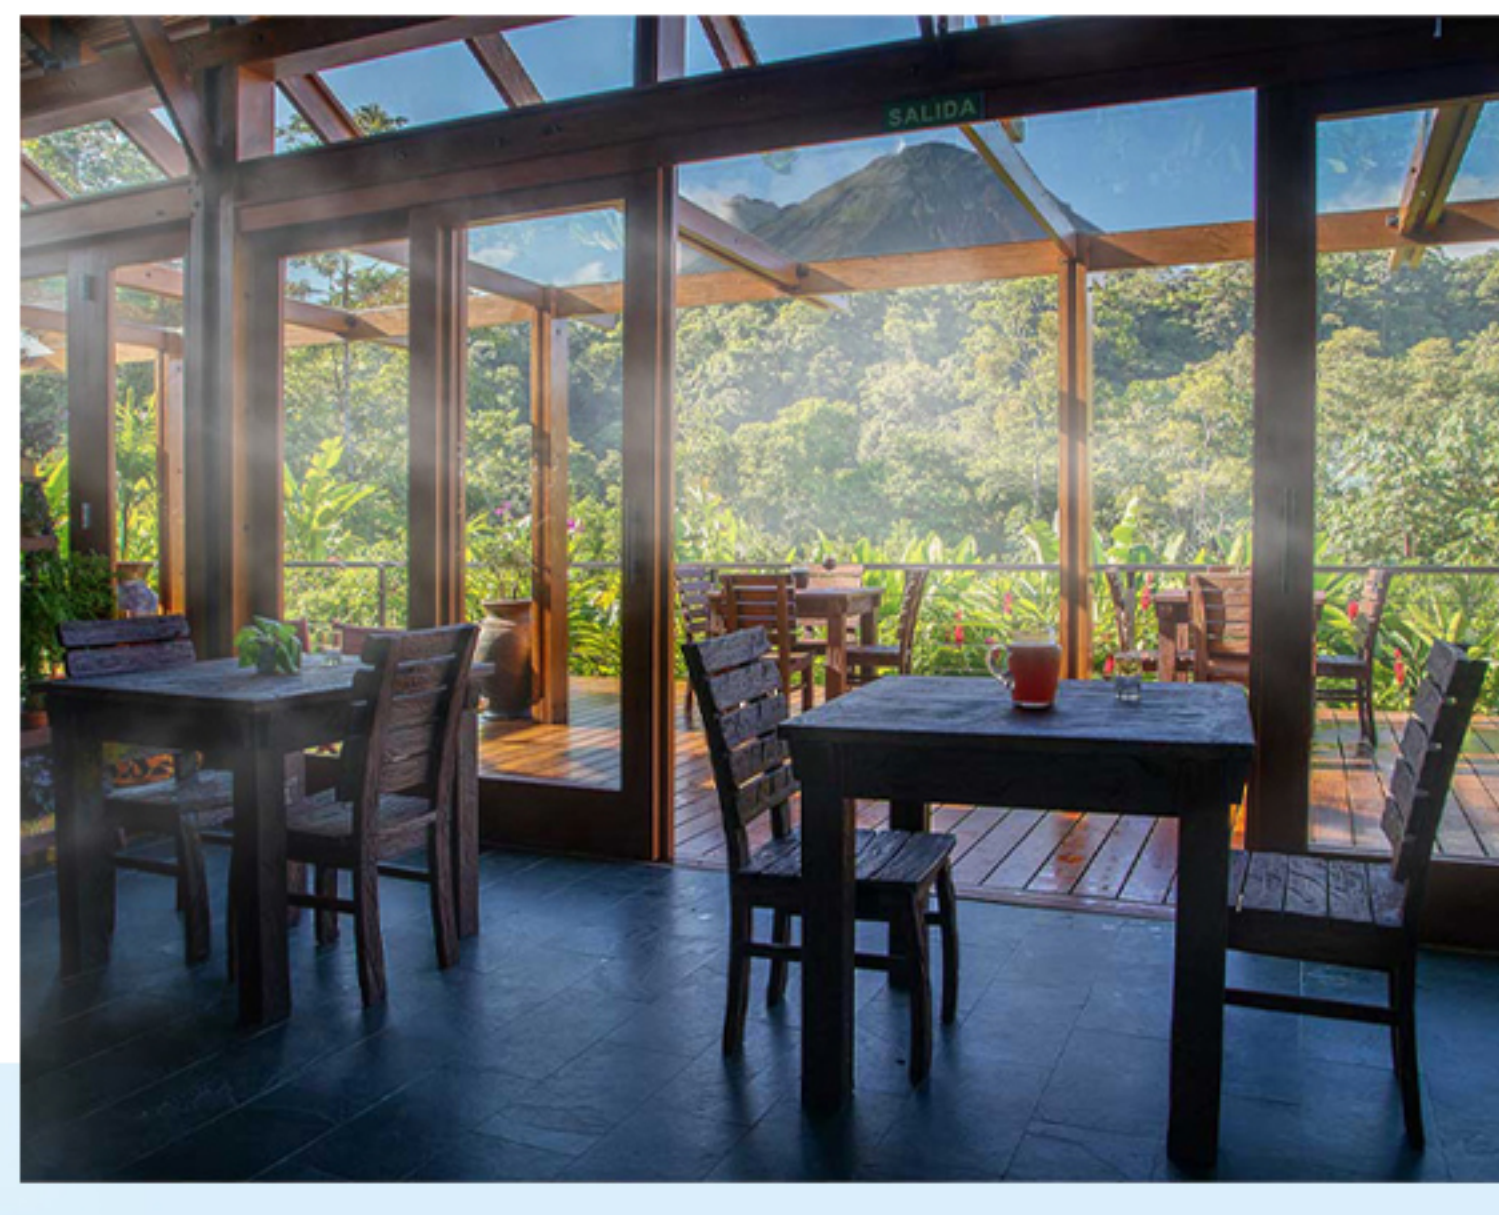

Take a Deep Breath in the Rain Forest:

Milesight Surveillance System Safeguards Your Vacation in Amor Arenal Hotel

Organization:
Amor Arenal Hotel
Location:
San Carlos, Costa Rica
Industry Segment:
Hotel
Milesight Partner:
ESS Electronic Security
Solutions

Related Products:

- 5MP IR Mini Dome Network Camera
- 5MP Weather-proof Mini Dome Network Camera
- 2MP Vandal-proof Mini Bullet Network Camera
- 5MP 180° Panoramic Mini Bullet Network Camera
- 2MP/5MP Motorized Pro Bullet Network Camera
- 2MP Mini PTZ Bullet Network Camera
- 2MP Speed Dome Network Camera
- 4K H.265 Pro NVR 8000 Series
- Milesight PoE Switch

Overview

A surveillance system deploying 86 pcs of Milesight products is built up in Amor Arenal Hotel--a 5-star tropical rainforest style resort hotel, guarding 24/7 without missing a corner, in order to provide every tourist with a safe and sound vacation.

Background

Have you ever thought about spending your leisure time in a remote rainforest, with fresh air and a magnificent view of volcano? Located at the foothills of the Arenal Volcano, Costa Rica, being surrounded by a dense rainforest, Amor Arenal Hotel is absolutely the ideal resort hotel for you. The comprehensive facilities and a well-operating surveillance system free you from worries.

Challenge

Being covered in the vast jungle, Amor Arenal Hotel requires a professional and cost-effective surveillance system. The biggest challenge here is the tropical rainforest weather, which requires robust cameras that perform well in the wet air and frequent rainfall.

Solution